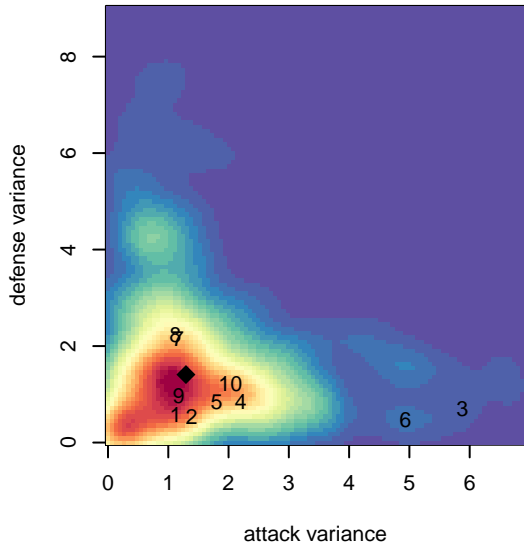

Highline Premier Blue G04

Highline Premier FC
 Burien, WA
 G04 total strength=1001
 attack=2.38 defense=1.69
 fall league = PSPL WSPL 1 U13
 spr league = Spr PSPL Classic 1 U13

alt names used:
 HPFC Eagles 04
 HPFC Eagles 04
 Highline Premier FC Eagles 04
 HPFC Eagle G04
 Highline Premier FC Eagles 04
 HIGHLINE PREMIER FC EAGLES G04 (WA)

Venues played:
 2016 Clash At the Border Div 1 Gold/Silver U13
 2016 Tye Cup G04 Gold
 2016 Labor Day Cup GU13 Gold
 2016 PSPL WSPL 1 U13
 2016 Spr PSPL Classic 1 U13
 2016 WA Cup U13 Silver U13

**attack and defense variance (black dot)
relative to other teams
and top 10 in region**