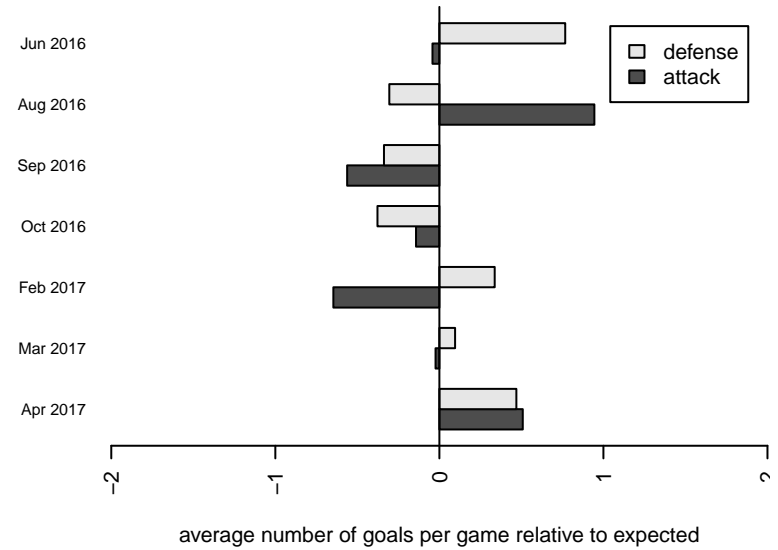

Performance relative to 13 month average