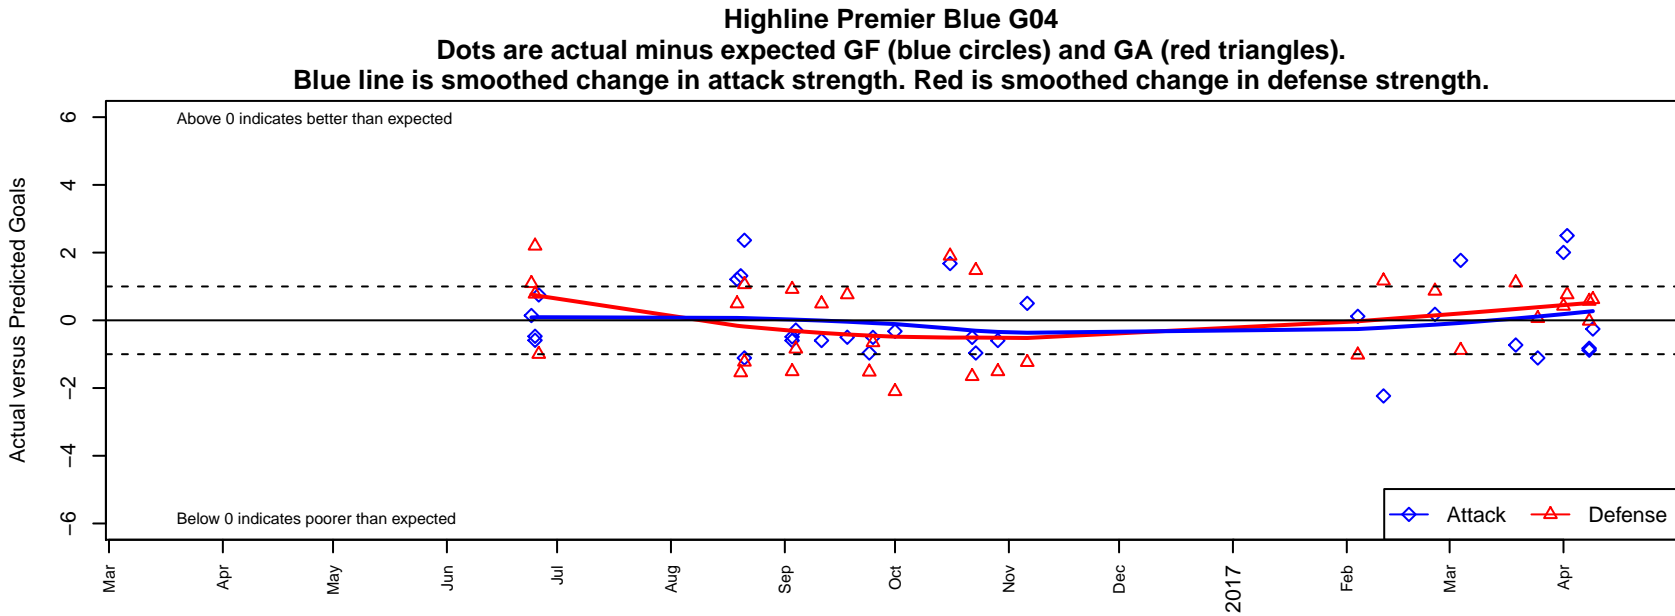

Highline Premier Blue G04

Highline Premier FC
 Burien, WA
 G04 total strength=1001
 attack=2.38 defense=1.69
 fall league = PSPL WSPL 1 U13
 spr league = Spr PSPL Classic 1 U13

alt names used:
 HPFC Eagles 04
 HPFC Eagles 04
 Highline Premier FC Eagles 04
 HPFC Eagle G04
 Highline Premier FC Eagles 04
 HIGHLINE PREMIER FC EAGLES G04 (WA)

Venues played:
 2016 Clash At the Border Div 1 Gold/Silver U13
 2016 Tye Cup G04 Gold
 2016 Labor Day Cup GU13 Gold
 2016 PSPL WSPL 1 U13
 2016 Spr PSPL Classic 1 U13
 2016 WA Cup U13 Silver U13

**attack and defense variance (black dot)
relative to other teams
and top 10 in region**