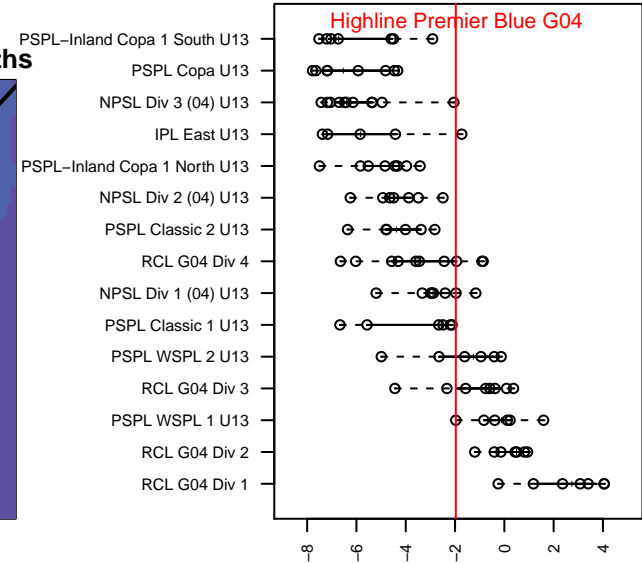

**attack and defense rating
relative to others at age
and all opponents in last 13 months**