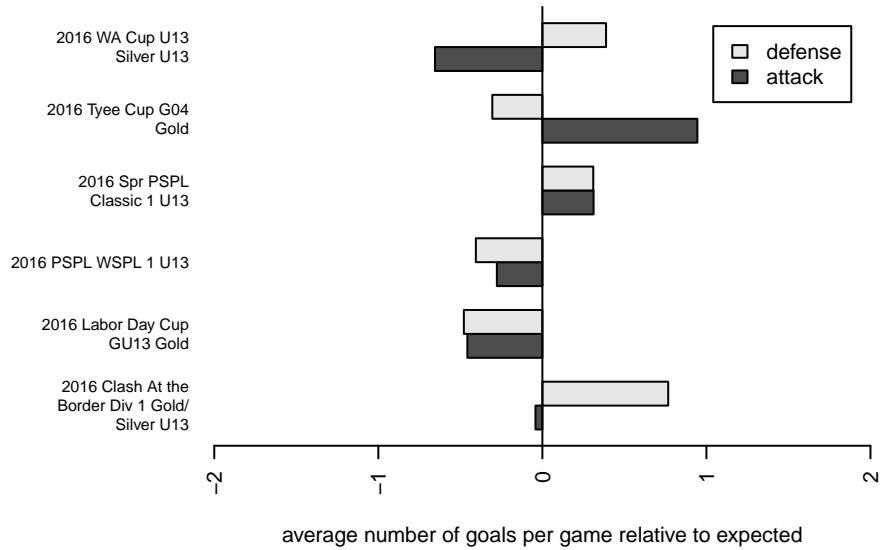

Performance relative to 13 month average